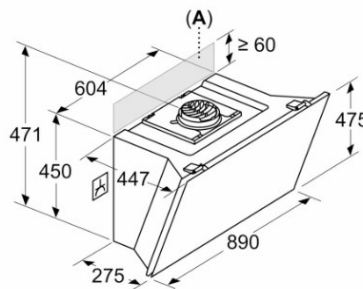

Measurements in mm

A: Max. depth of side upper cabinets (incl. door) due to installation of glass plate

Appliance must be installed before upper cabinets, if these are deeper than 370 mm

Measurements in mm

Appliance in circulated air mode without duct

Socket can be fitted to the side of or above the appliance

A: Socket only outside the marked area

Measurements in mm

A: Max. back wall thickness