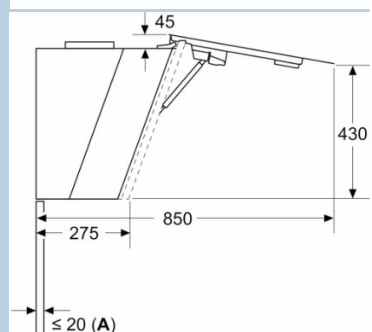

Measurements in mm

A: Max. depth of side upper cabinets (incl. door) due to installation of glass plate

Appliance must be installed before upper cabinets, if these are deeper than 370 mm

Measurements in mm

Appliance in circulated air mode without duct

Socket can be fitted to the side of or above the appliance

A: Socket only outside the marked area

Measurements in mm

A: Max. back wall thickness