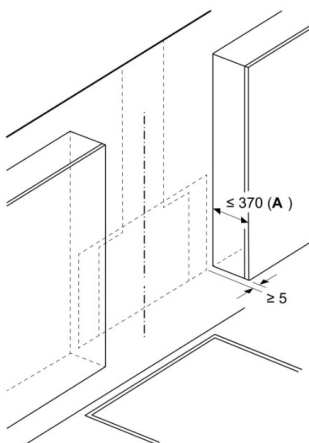

Measurements in mm

A: Max. depth of side upper cabinets (incl. door) due to installation of glass plate

Appliance must be installed before upper cabinets, if these are deeper than 370 mm

Measurements in mm

Appliance in circulated air mode without duct

Socket can be fitted to the side of or above the appliance

A: Socket only outside the marked area

Measurements in mm

A: Max. back wall thickness